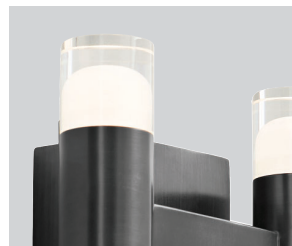

ALARUM Sconce
3-595-xx

oxygen

FIXTURE TYPE _____
PROJECT _____

LOCATION _____
DATE _____

-15 Black

-24 SN

LIGHT SOURCE (4x) 3.5W LED Array , 3000K, 90 CRI (Ra)
LUMINAIRE POWER 13.7W
RATED LIFE (L70) 50000 hr RL
OPTIONAL COLOR TEMPERATURES 3000K Only
LUMEN OUTPUT 712.2 Lm (LM-79)
INPUT VOLTAGE 120V
DRIVER OUTPUT 350 mA, 17W max.
DIMMING TRIAC or ELV dimming at 120V AC Only.
 Dimmer not Included
CONSTRUCTION Painted Black Steel, Nickel plated Steel
DIFFUSER - Clear/Frost K9 crystal diffusers
FINISHES -15 Black, -24 SN
MOUNTING 4† Octagonal J-Box
STANDARDS cUL Damp Listed, ADA Compliant, Conforms to UL STD 1598, Certi-ed CAN/CSA STD C22.2 No 250.0.

DIMENSIONS

W: 8†
H: 8†
Ext: 4†
M.C: 4† From top of -xture

Order example for standard -xture:
3-595-15 (x-xxx: LED Sequence # / -xx: Finish)