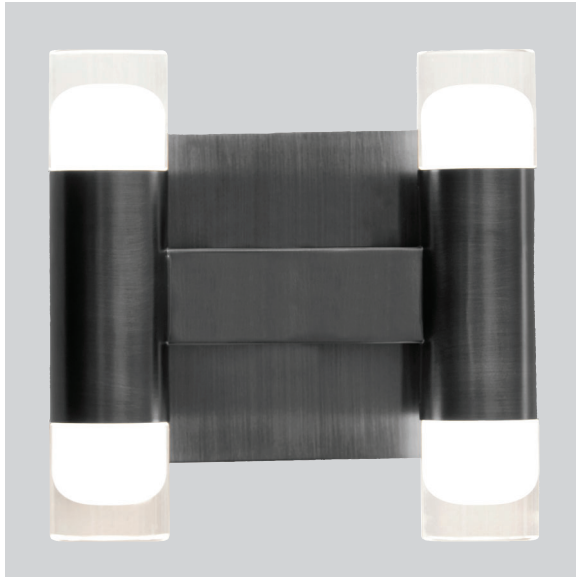

ALARUM Sconce
3-595-xx

oxygen

FIXTURE TYPE _____
PROJECT _____

LOCATION _____
DATE _____

-15 Black

-24 SN

LIGHT SOURCE (4x) 3.5W LED Array , 3000K, 90 CRI (Ra)
LUMINAIRE POWER 13.7W
RATED LIFE (L70) 50000 hr RL
OPTIONAL COLOR TEMPERATURES 3000K Only
LUMEN OUTPUT 712.2 Lm (LM-79)
INPUT VOLTAGE 120V
DRIVER OUTPUT 350 mA, 17W max.
DIMMING TRIAC or ELV dimming at 120V AC Only.
 Dimmer not Included
CONSTRUCTION Painted Black Steel, Nickel plated Steel
DIFFUSER - Clear/Frost K9 crystal diffusers
FINISHES -15 Black, -24 SN
MOUNTING 4† Octagonal J-Box
STANDARDS cUL Damp Listed, ADA Compliant, Conforms to UL STD 1598, Certi-ed CAN/CSA STD C22.2 No 250.0.

DIMENSIONS

W: 8†
H: 8†
Ext: 4†
M.C: 4† From top of -xture

Order example for standard -xture:
3-595-15 (x-xxx: LED Sequence # / -xx: Finish)